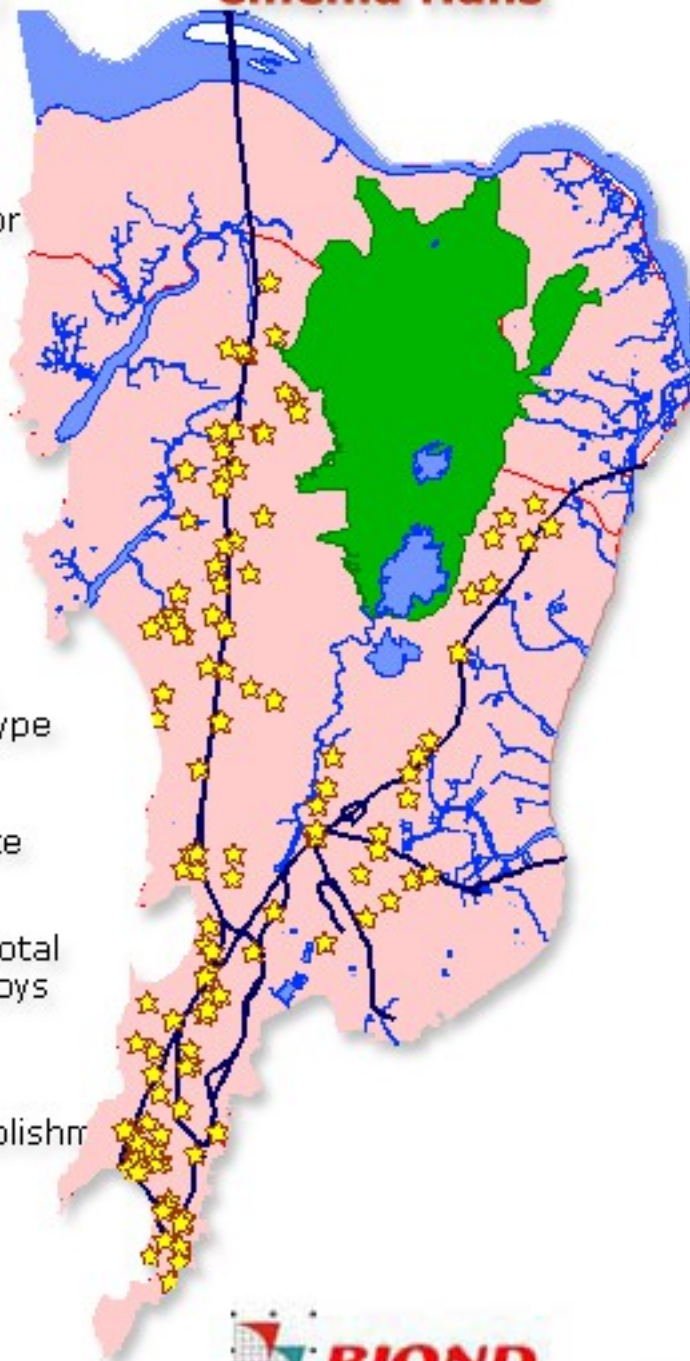

IMPORTANT POI's

- **Bank:** Bank name, Branch name, Address, Pincode, City, District, State, Phone, Fax, Email, Working hours, Facilities, Lockers, SWIFT code, MICR code, IFSC code, Forex type
  [note: Major Banks will be included]
- **ATM:** Bank Name, Branch name, Address, Pincode, City, District, State, Offsite/Onsite
  [note: Major ATM centre will be included]
- **School:** School name, Ward name, Pincode, School category, Total male teachers, Total female teachers, Total teachers, Boys_std1 to Boys_std8, Girls_std1 to Girls_std8, Boys total, Girls total, No.of students, School code, State, District, City.
  [note: Major Schools will be included]
- **Higher Education/College:** College name, Address, Pincode, Phone, Year Establishm
  Stream, Course, Intake, State, District, City.
  [note: Major Colleges, Institutions Centre will be included]
- **Police Station:** Police Station Name, Address, Phone, State, District, City.

Mumbai City Map Showing Cinema Halls